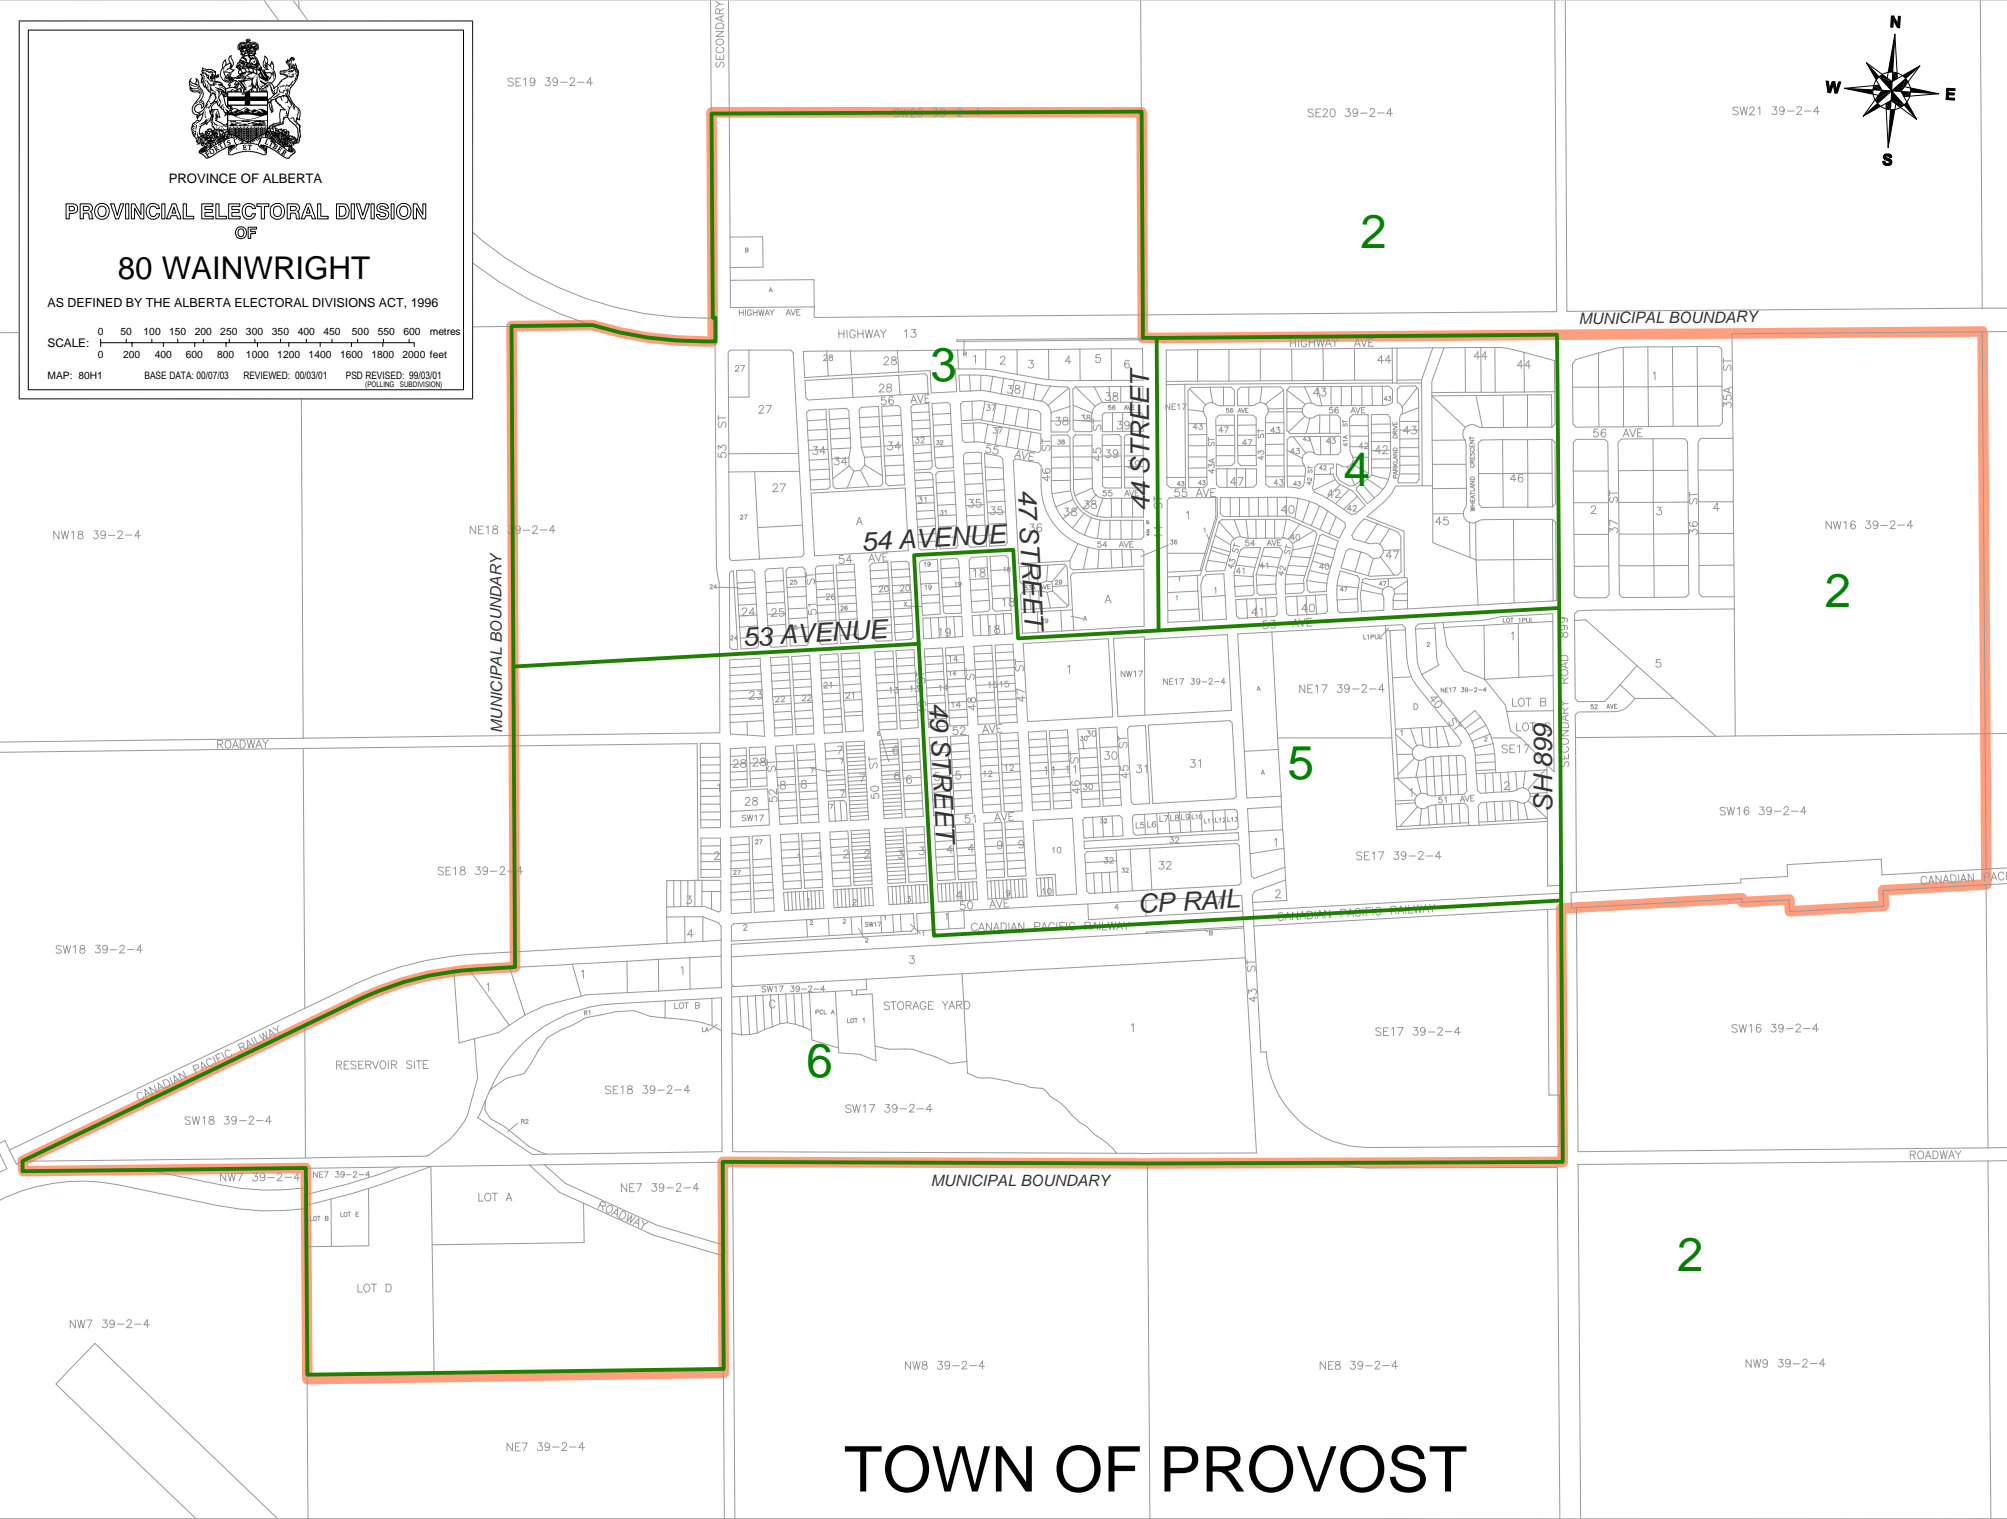

PROVINCE OF ALBERTA

PROVINCIAL ELECTORAL DIVISION
OF

80 WAINWRIGHT

AS DEFINED BY THE ALBERTA ELECTORAL DIVISIONS ACT, 1996

SCALE: 0 50 100 150 200 250 300 350 400 450 500 550 600 metres
 0 200 400 600 800 1000 1200 1400 1600 1800 2000 feet

MAP: 80H1 BASE DATA: 000703 REVIEWED: 000301 PSD REVISED: 990301
 (POLING SUBDIVISION)

TOWN OF PROVOST