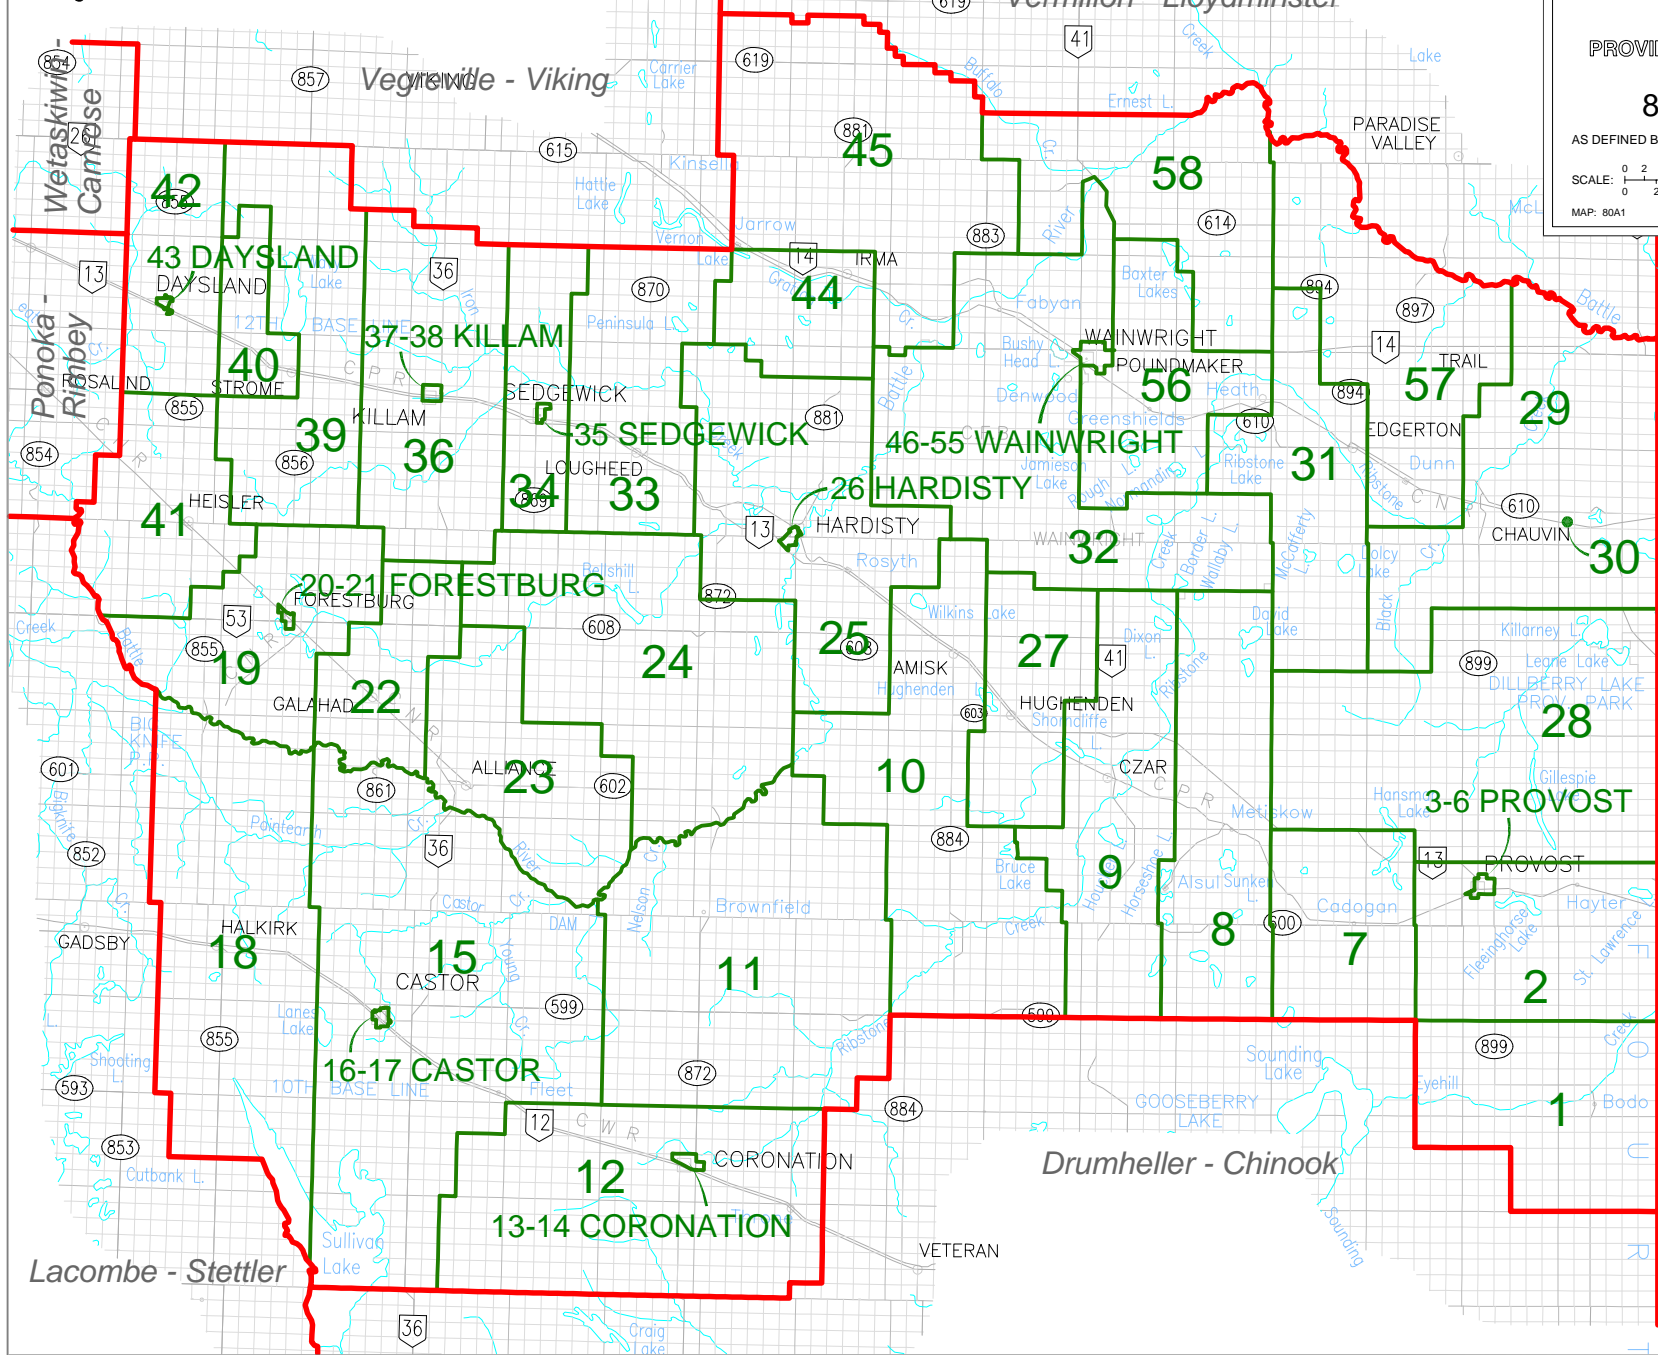

PROVINCE OF ALBERTA  
 PROVINCIAL ELECTORAL DIVISION  
 OF  
**80 WAINWRIGHT**  
 AS DEFINED BY THE ALBERTA ELECTORAL DIVISIONS ACT, 1996  
 SCALE: 0 2 4 6 8 10 12 14 16 18 20 22 24 26 28 30 kilometres  
 0 2 4 6 8 10 12 14 16 18 miles  
 MAP: 80A1 BASE DATA: 98/11/03 REVIEWED: 00/09/15 PSD REVISED: 00/09/29 POLLING SUBDIVISION

45  
44  
43  
42  
41  
40  
39  
38  
37  
36  
35

Lacombe - Stettler

Drumheller - Chinook