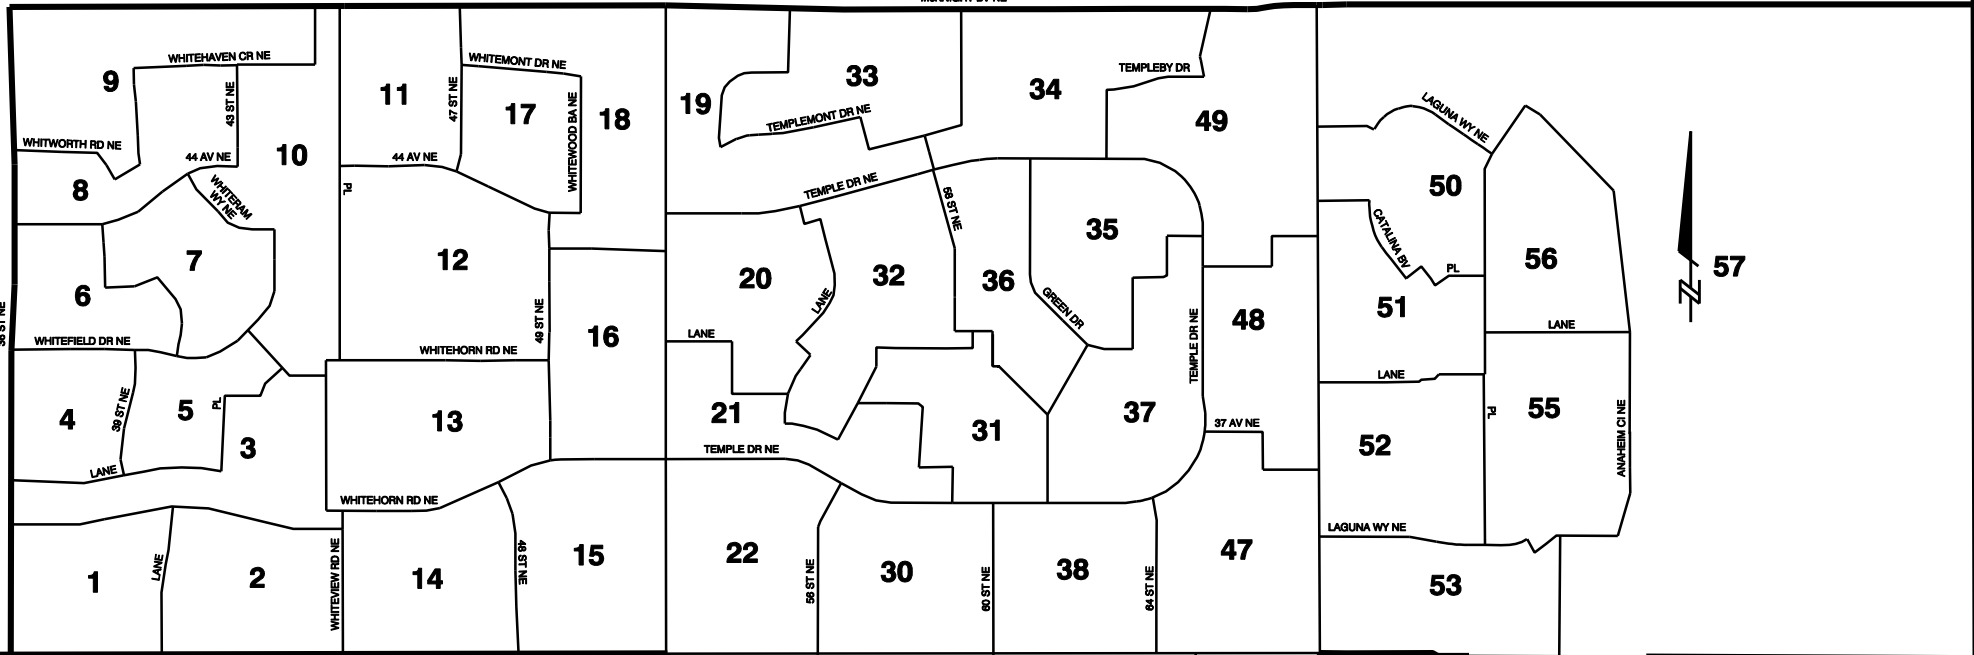

MCKNIGHT BV NE **CALGARY - McCALL**

CALGARY - McCALL

32 AVE NE

32 AVE NE

32 AVE NE

CALGARY - EAST

CALGARY - MONTROSE

PROVINCIAL ELECTORAL DIVISION
OF
4 CALGARY - CROSS

AS DEFINED BY THE ELECTORAL DIVISIONS ACT, 2003

REVIEWED PSD REVISED NOVEMBER 2007

AIRDRIE - CHESTERMERE

CALGARY CITY BOUNDARY AS OF DECEMBER 31, 2002