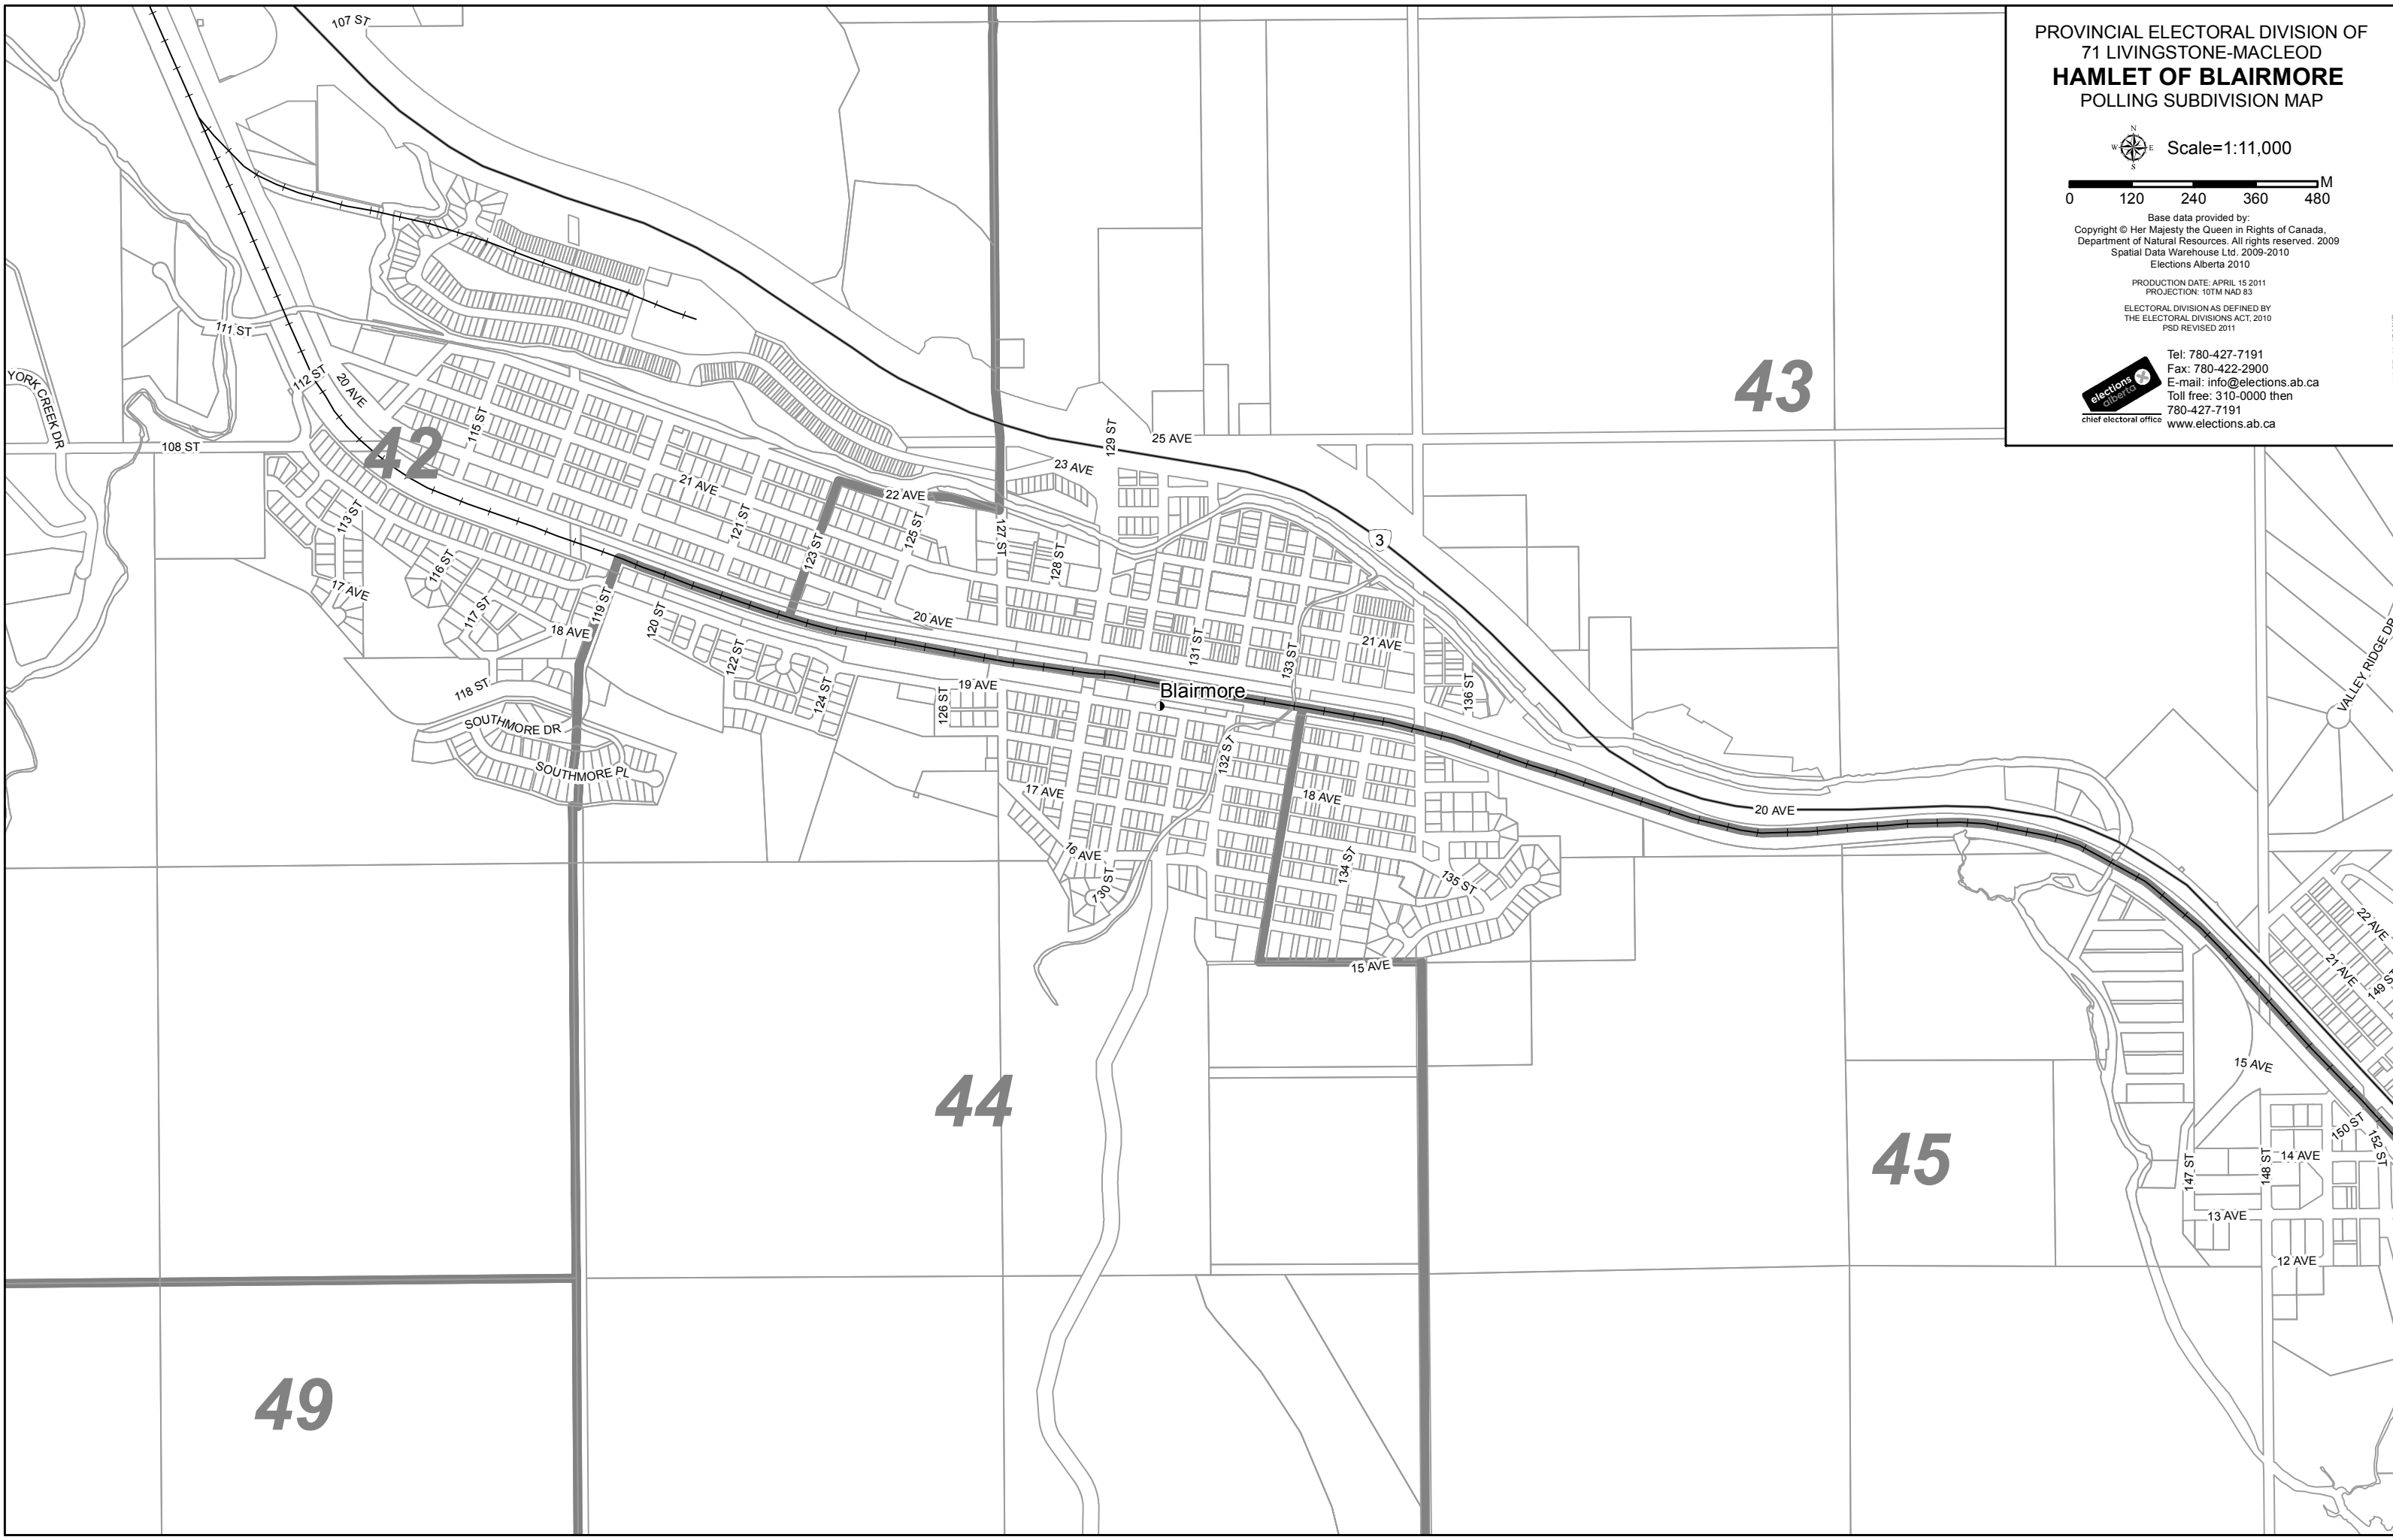

PROVINCIAL ELECTORAL DIVISION OF  
71 LIVINGSTONE-MACLEOD  
**HAMLET OF BLAIRMORE**  
POLLING SUBDIVISION MAP

Scale=1:11,000  
0 120 240 360 480 M

Base data provided by:  
Copyright © Her Majesty the Queen in Rights of Canada,  
Department of Natural Resources. All rights reserved. 2009  
Spatial Data Warehouse Ltd. 2009-2010  
Elections Alberta 2010

HAMLET, BLAIRMORE-11517.DWG