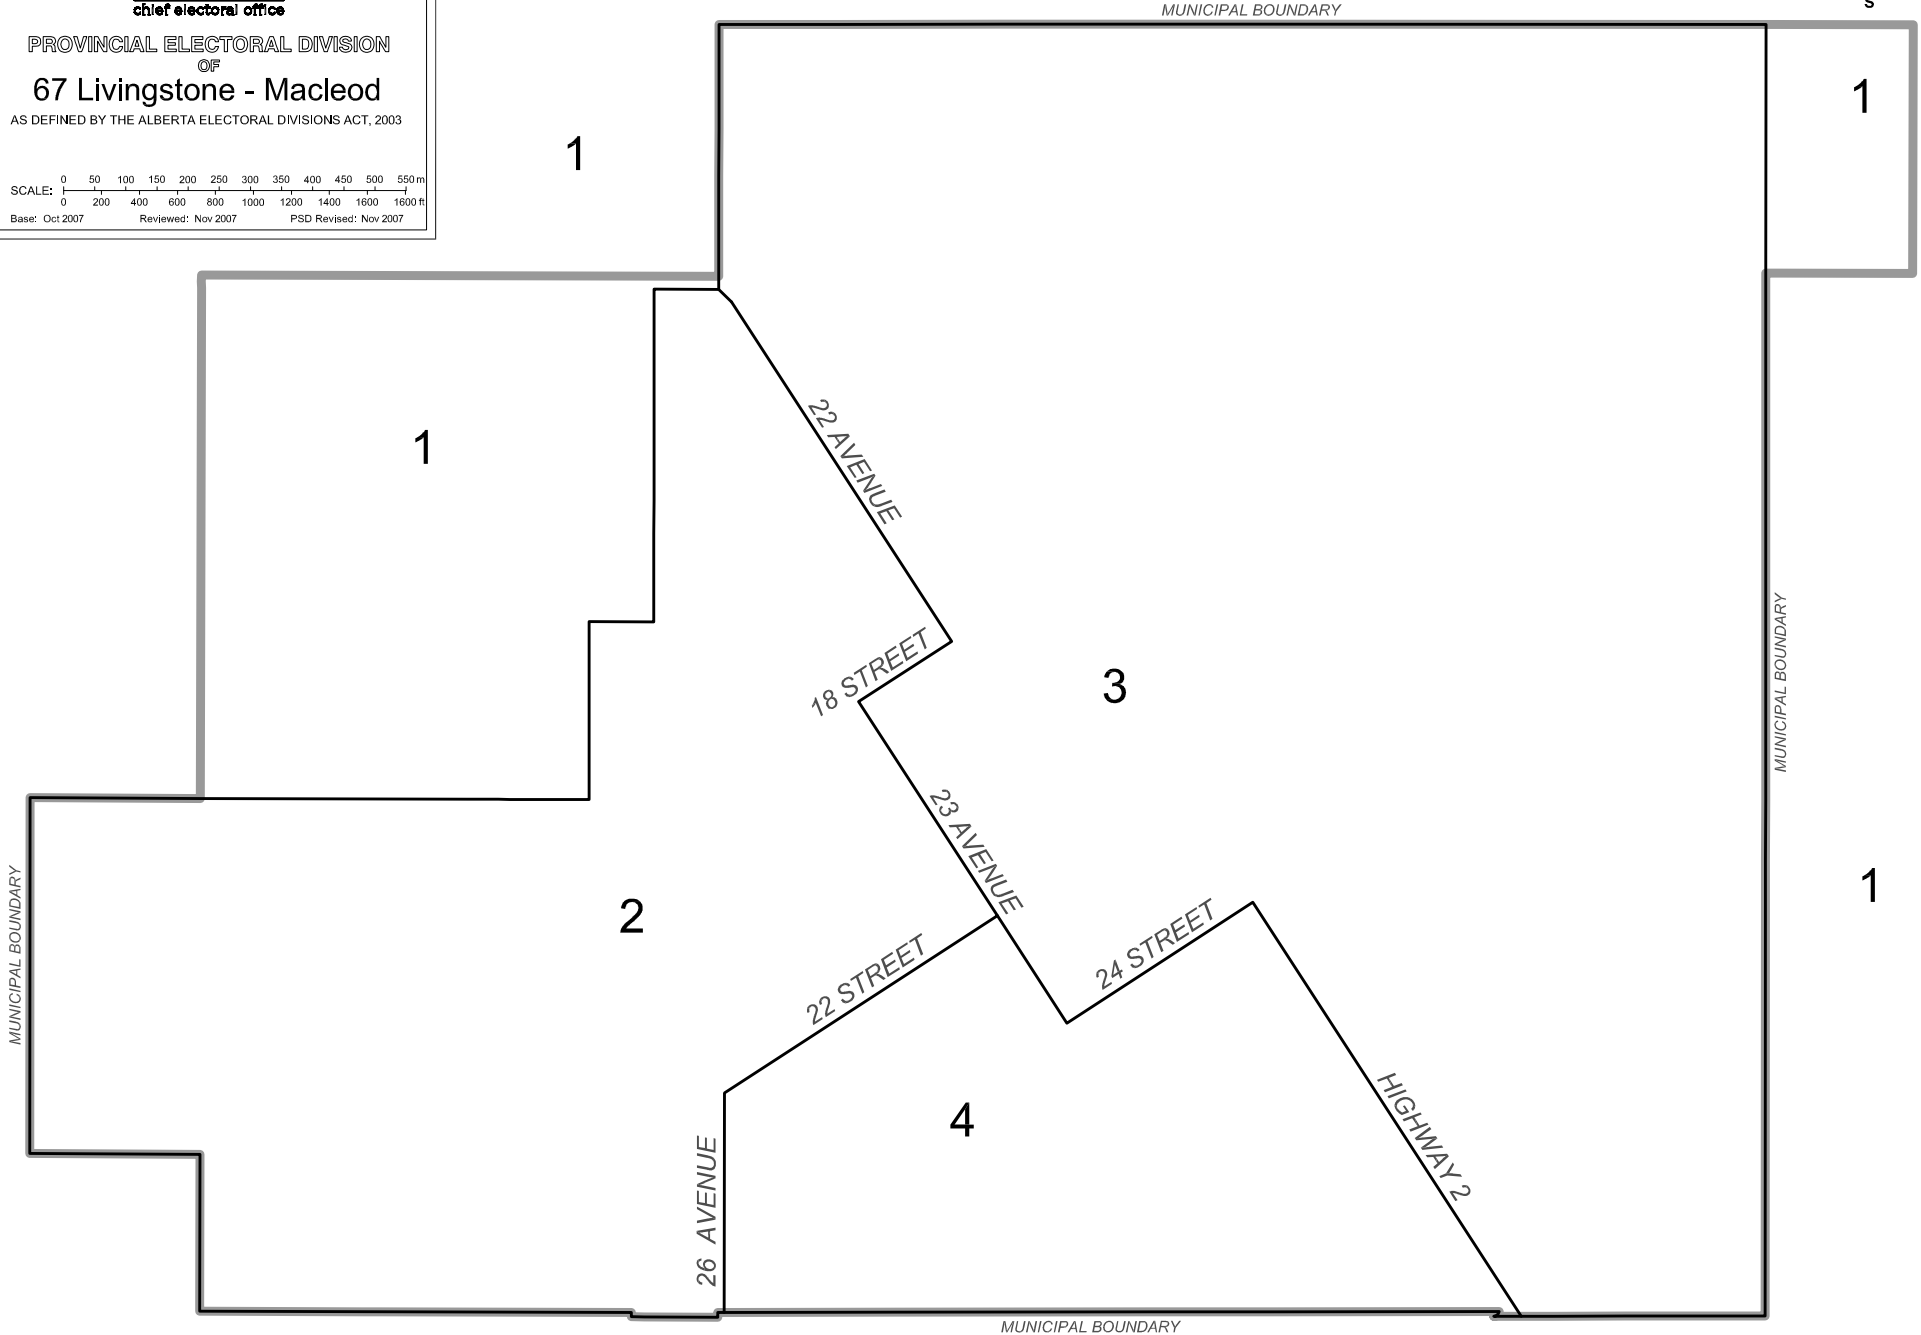

chief electoral office

PROVINCIAL ELECTORAL DIVISION
OF

67 Livingstone - Macleod

AS DEFINED BY THE ALBERTA ELECTORAL DIVISIONS ACT, 2003

Base: Oct 2007   Reviewed: Nov 2007   PSD Revised: Nov 2007

Town of Nanton

MUNICIPAL BOUNDARY

MUNICIPAL BOUNDARY

MUNICIPAL BOUNDARY

MUNICIPAL BOUNDARY