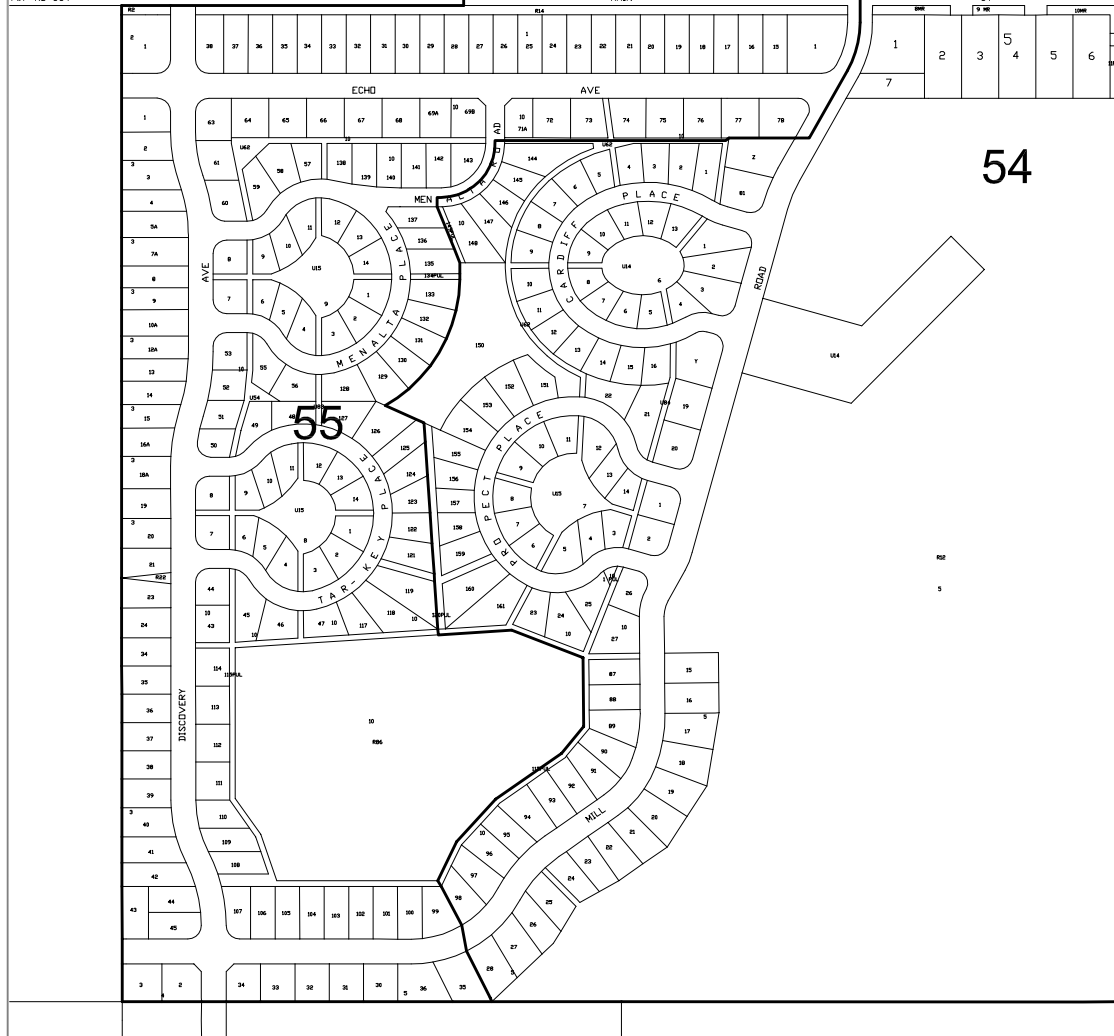

Hamlet of Cardiff

TWP RD 554

NW24 55

chief electoral office

PROVINCIAL ELECTORAL DIVISION
OF
46 Barrhead - Morinville - Westlock
AS DEFINED BY THE ALBERTA ELECTORAL DIVISIONS ACT, 2003

SCALE: 0 50 100 150 200 250 metres
0 100 200 300 400 500 600 700 800 feet

Base: Oct 2007   Reviewed: Nov 2007   PSD Revised: Nov 2007

1
1